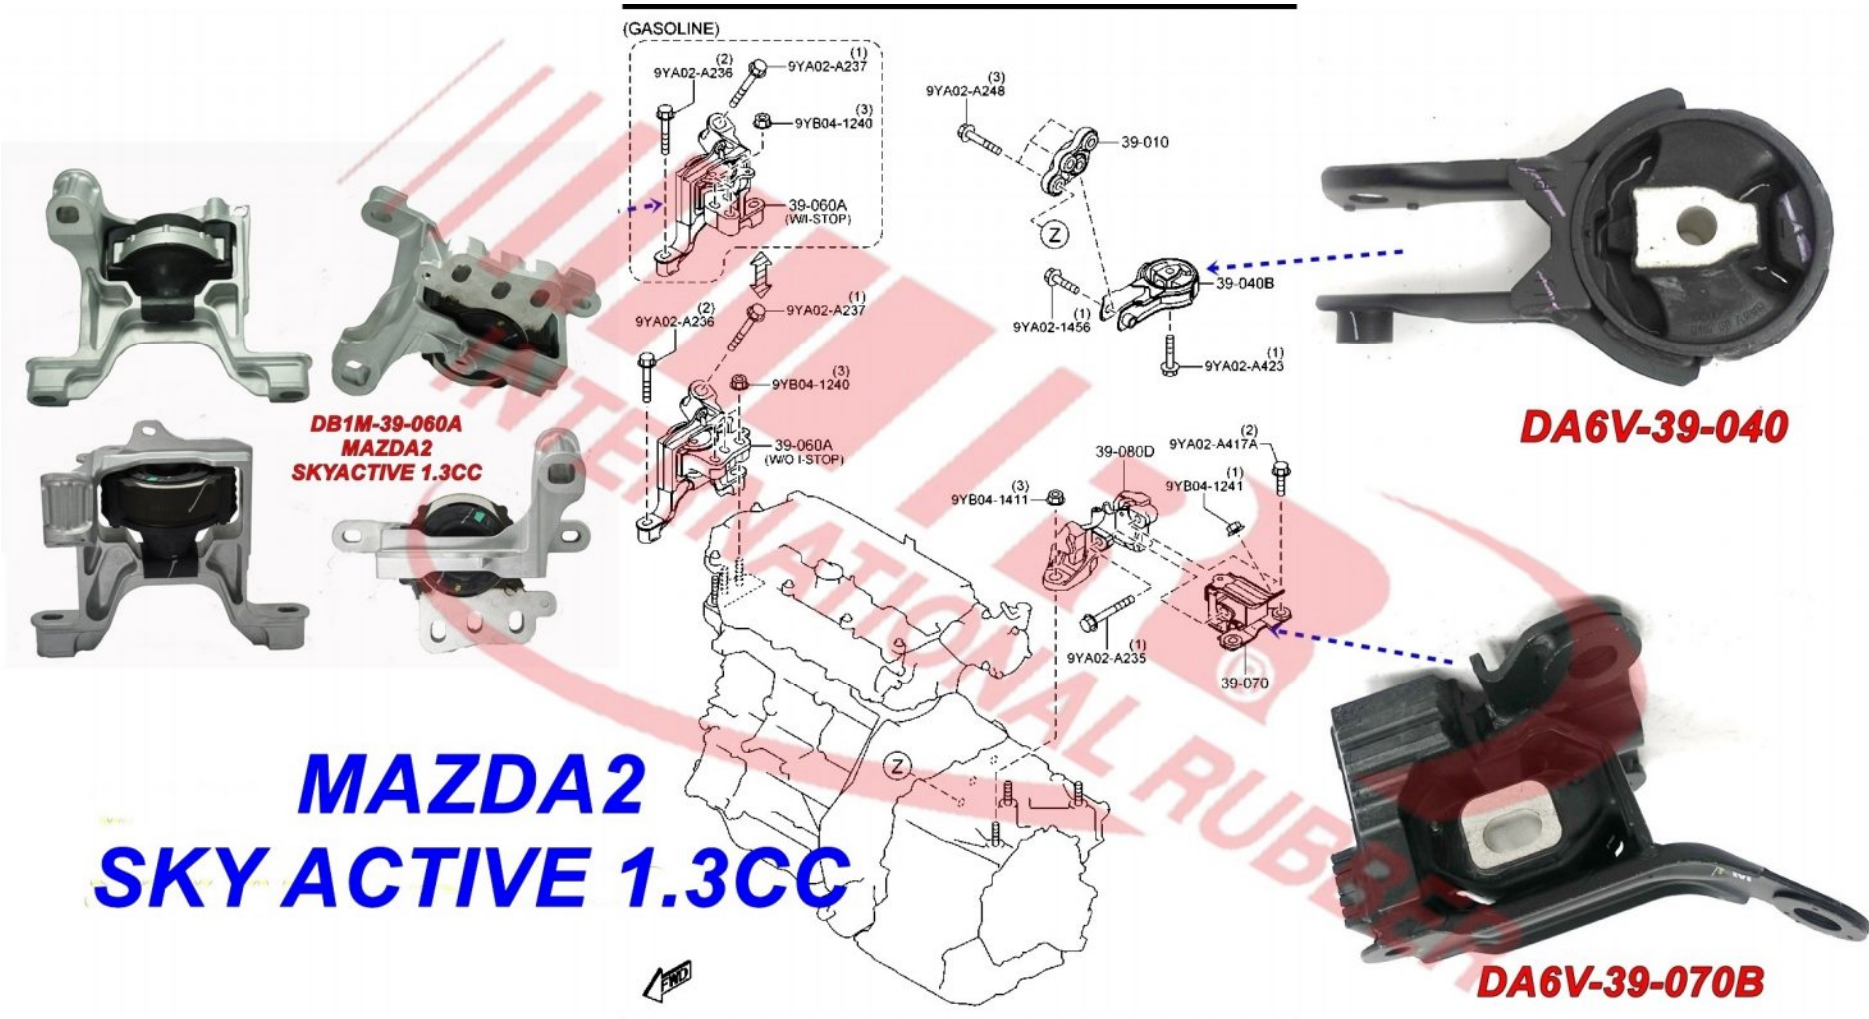

MAZDA

 <p>BRY0-28-910 (96 MM)</p> <p>SHOCK ABSORBER BUSH</p> <p>MAZDA 3</p> <p>MAZDA</p>	 <p>DA6V-39-040</p> <p>ENGINE MOUNTING</p> <p>DA6V-39-040</p> <p>MAZDA 2 SKYACTIVE 1.3 CC, CX-3 15-18, MAZ 2 2014- TRAS</p> <p>MAZDA</p>
 <p>DA6A-28-380 (108MM)</p> <p>SHOCK ABSORBER BUSH</p> <p>CX-3 2016-2021</p> <p>MAZDA</p>	 <p>DA6V-39-070B</p> <p>ENGINE MOUNTING</p> <p>DA6V-39-070B MAZDA2 SKYACTIVE 1.3-1.5 CC</p> <p>MAZDA2 SKYACTIVE 1.3L 2015-2017 MAZDA2 SKYACTIVE 1.5L 2015-2017</p> <p>MAZDA</p>
 <p>DA6A-28-380, DB5P-28-1A0A COMPLETE</p> <p>SHOCK ABSORBER MOUNTING</p> <p>CX-3 2016-2021</p> <p>MAZDA</p>	 <p>DB1M-39-060A</p> <p>ENGINE MOUNTING SOPORTE MOTOR RH.SOPORTE MOTOR RH.</p> <p>DB1M-39-060A MAZDA2 SKYACTIVE 1.3CC</p> <p>MAZDA2 SKYACTIVE 1.3L 2015-2017</p> <p>MAZDA</p>
 <p>DA6T-39-040 IR DA6V-39-040 IR</p> <p>ENGINE MOUNTING SOPORTE</p> <p>MAZDA2 SKYACTIVE 1.3L 2015-2017 MAZDA2 SKYACTIVE 1.5L 2015-2017</p> <p>MAZDA</p>	

DA6V-39-060
MAZDA2 DJ,DL 04/2017
GASOLINE

MAZDA 2 skyactive

DA6T-39-040
MAZDA2

DB1M-39-060A
MAZDA2
SKYACTIVE 1.3CC

DA6V-39-070B
MAZDA2 SKYACTIVE
1.3-1.5 CC

NISSAN

54320-3VA0A
54320-1HM0A

54320-3VA0A
54320-1HM0A
Sunny Almera Micra
Versa Note March

SHOCK ABSORBER MOUNTING,
FRONT

SUNNY ALMERRA MICRA
VERSA NOTE MARCH

NISSAN

TOYOTA

 <p>12305-WB002</p>	<p>12305-WB002</p> <p>ENGINE MOUNTING</p> <p>SCION-IA YARIS-IA USA</p> <p>TOYOTA</p>
 <p>12371-0L220 FORTUNER, REVO</p>	<p>12371-0L220</p> <p>ENGINE MOUNTING</p> <p>FORTUNER, REVO</p> <p>TOYOTA</p>
 <p>12371-WB001</p>	<p>12371-WB001</p> <p>ENGINE MOUNTING</p> <p>SCION-IA YARIS-IA USA</p> <p>TOYOTA</p>
 <p>12372-WB001</p>	<p>12372-WB001</p> <p>ENGINE MOUNTING</p> <p>SCION-IA YARIS-IA USA</p> <p>TOYOTA</p>