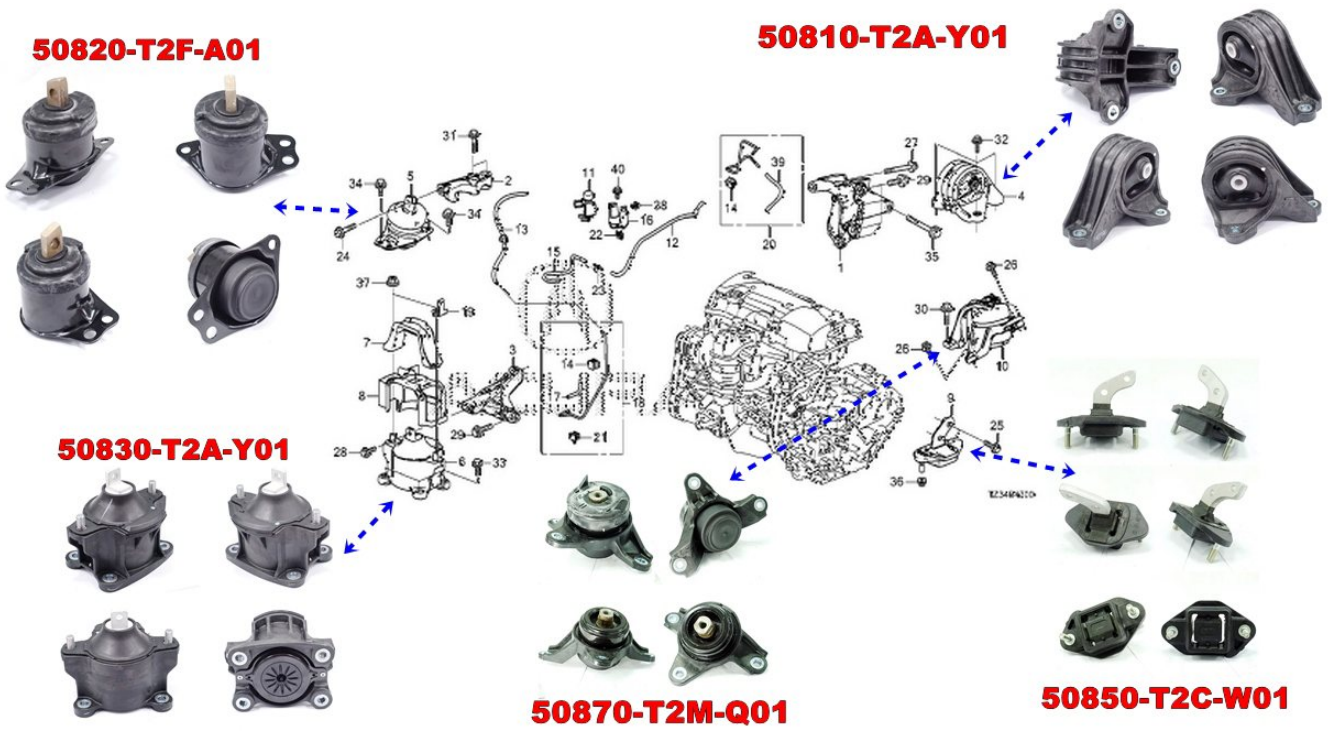

ACCORD 2013-2016 V6 AT