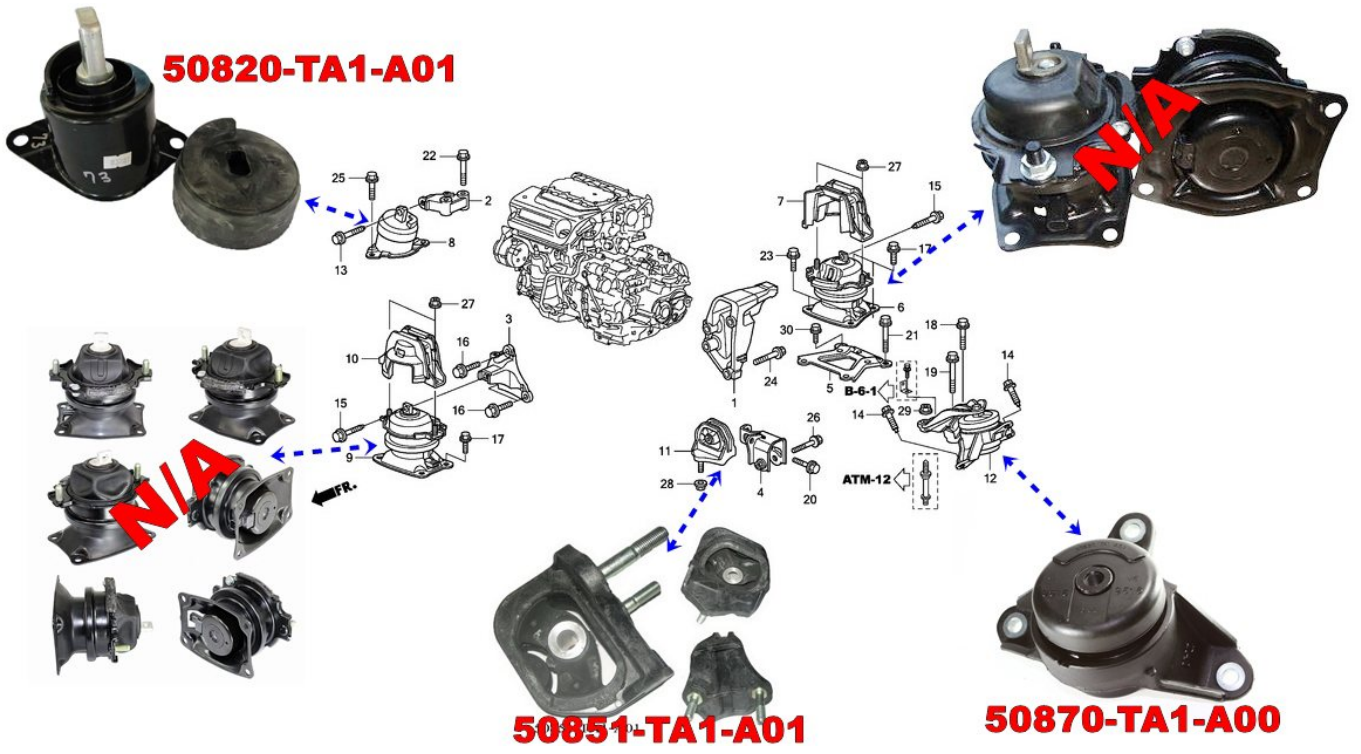

ACCORD 2013-2016 V6 AT

ACCORD 2013-2016